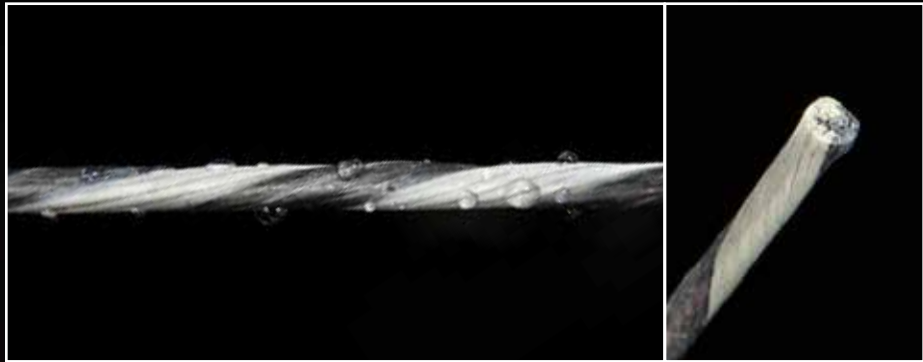

premium crossbow string wax (1 oz tube)