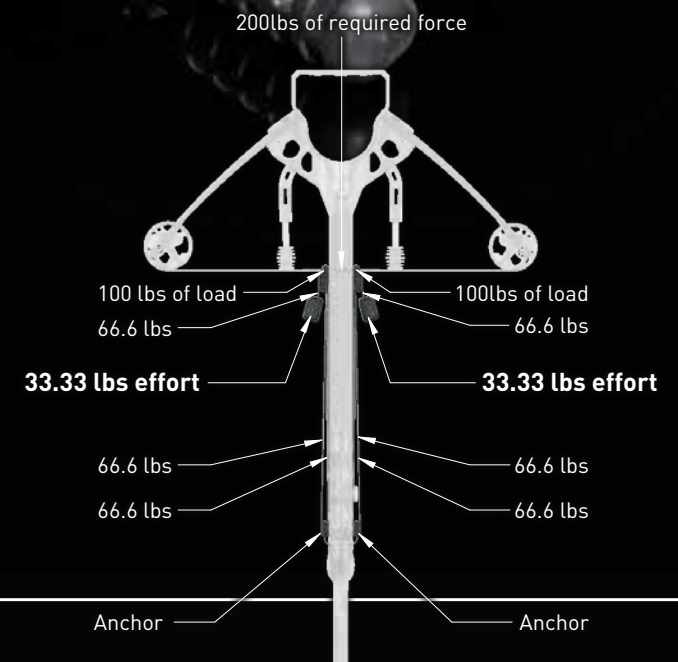

**35" Overall, 23" Cam-to-Cam Containment**

**9.5" Scope Accommodation Height**

**Durable Duraflex® Components**

**840D Polyester**

#81332

**New for 2018!**

**CHAMBER™**

*\*Preproduction rendering. Final product may vary.  
Visit [BlackHeartArchery.com](http://BlackHeartArchery.com) for updates.*

*crossbow protection*

*cocking device*

Our ByPass™ Cocking Device is the future of crossbow cocking. Experience unmatched ease-of-use thanks to the 3:1 pulley system which makes loading your crossbow a breeze and allows your focus to shift to what matters — the perfect shot.

**3:1 Pulley System Reduces Effort By Up to 67%**

**Easiest Cocking Solution Available**

**Patent Pending Technology**

#81368

**New for 2018!**

**BYPASS™**

*shooting accessories*

**DuraWeave™ String Construction**