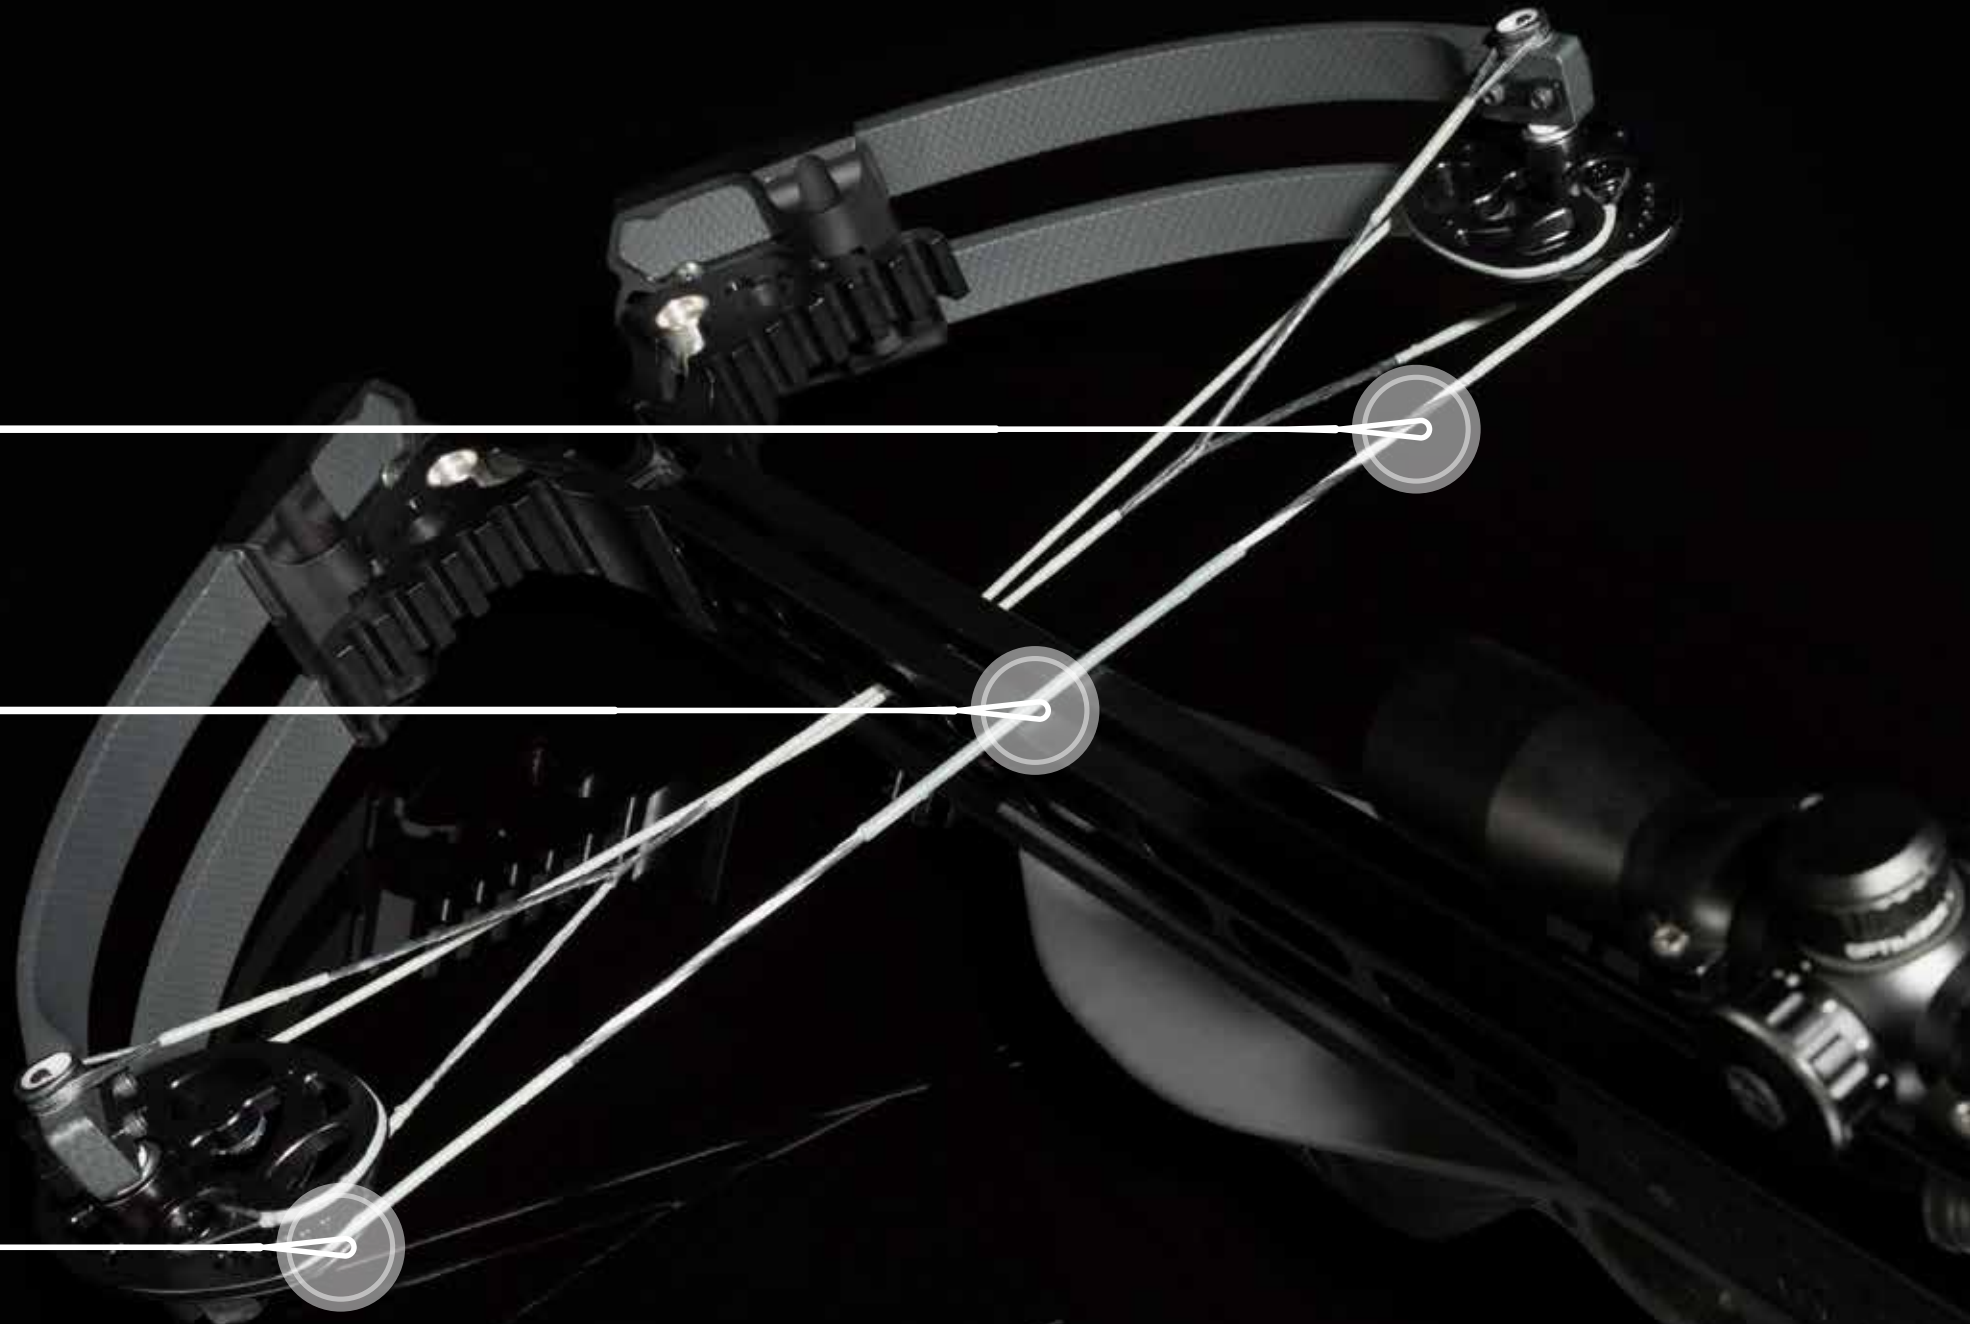

DuraWeave™ String Construction

BlackHeart strings and cables are produced using our exclusive DuraWeave process. The process includes pre-stretching the strands which results in highly consistent string length — not just out of the box, but shot after shot.

GlideLock™ Center-Serving

BlackHeart strings feature our innovative GlideLock center-serving technology. This durability-enhancing and friction-reducing process locks the center-serving strands together in a way that greatly reduces separation and friction.

GlideLock™ End Loop & Cam Serving*

Utilizing the game-changing GlideLock technology, we are able to tailor each end loop and cam serving to accommodate the exact specifications for each crossbow model, offering unheard of gains in performance.

*serving style may vary by model