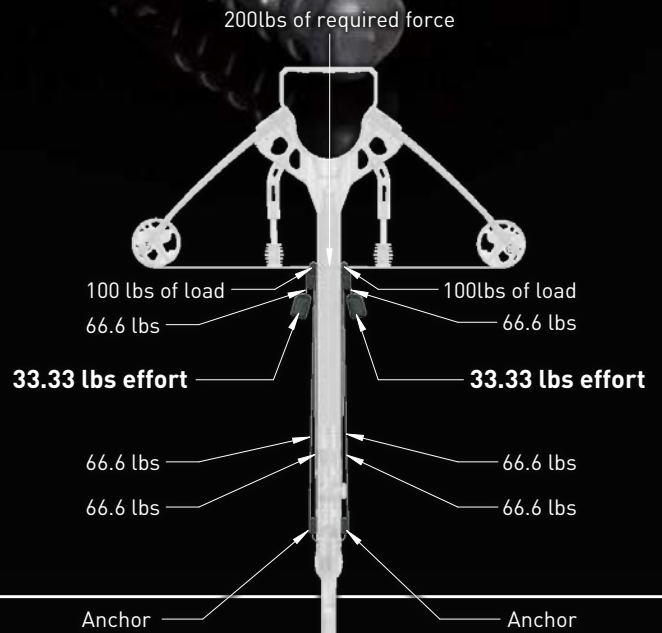

**35" Overall, 23" Cam-to-Cam Containment**

**9.5" Scope Accommodation Height**

**Durable Duraflex® Components**

**840D Polyester**

#81332

**New for 2018!**

**BY**PASS™