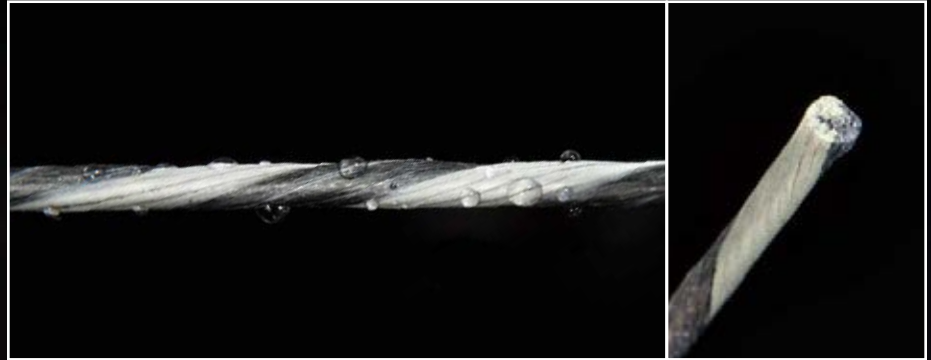

premium crossbow string wax (1 oz tube)

An agile string is a fast string. BlackHeart's premium crossbow string wax not only protects your strings and cables from natural weathering effects, it also deeply penetrates the string fibers, conditioning them for optimal performance. Believe us — we put it to the test.

Created Exclusively for Crossbow Strings

UV Impervious

Applies Clear

Waterproof

Deep Core Penetration

Scent-Free Formula

#10102

★★★★★ *Crossbow Magazine*