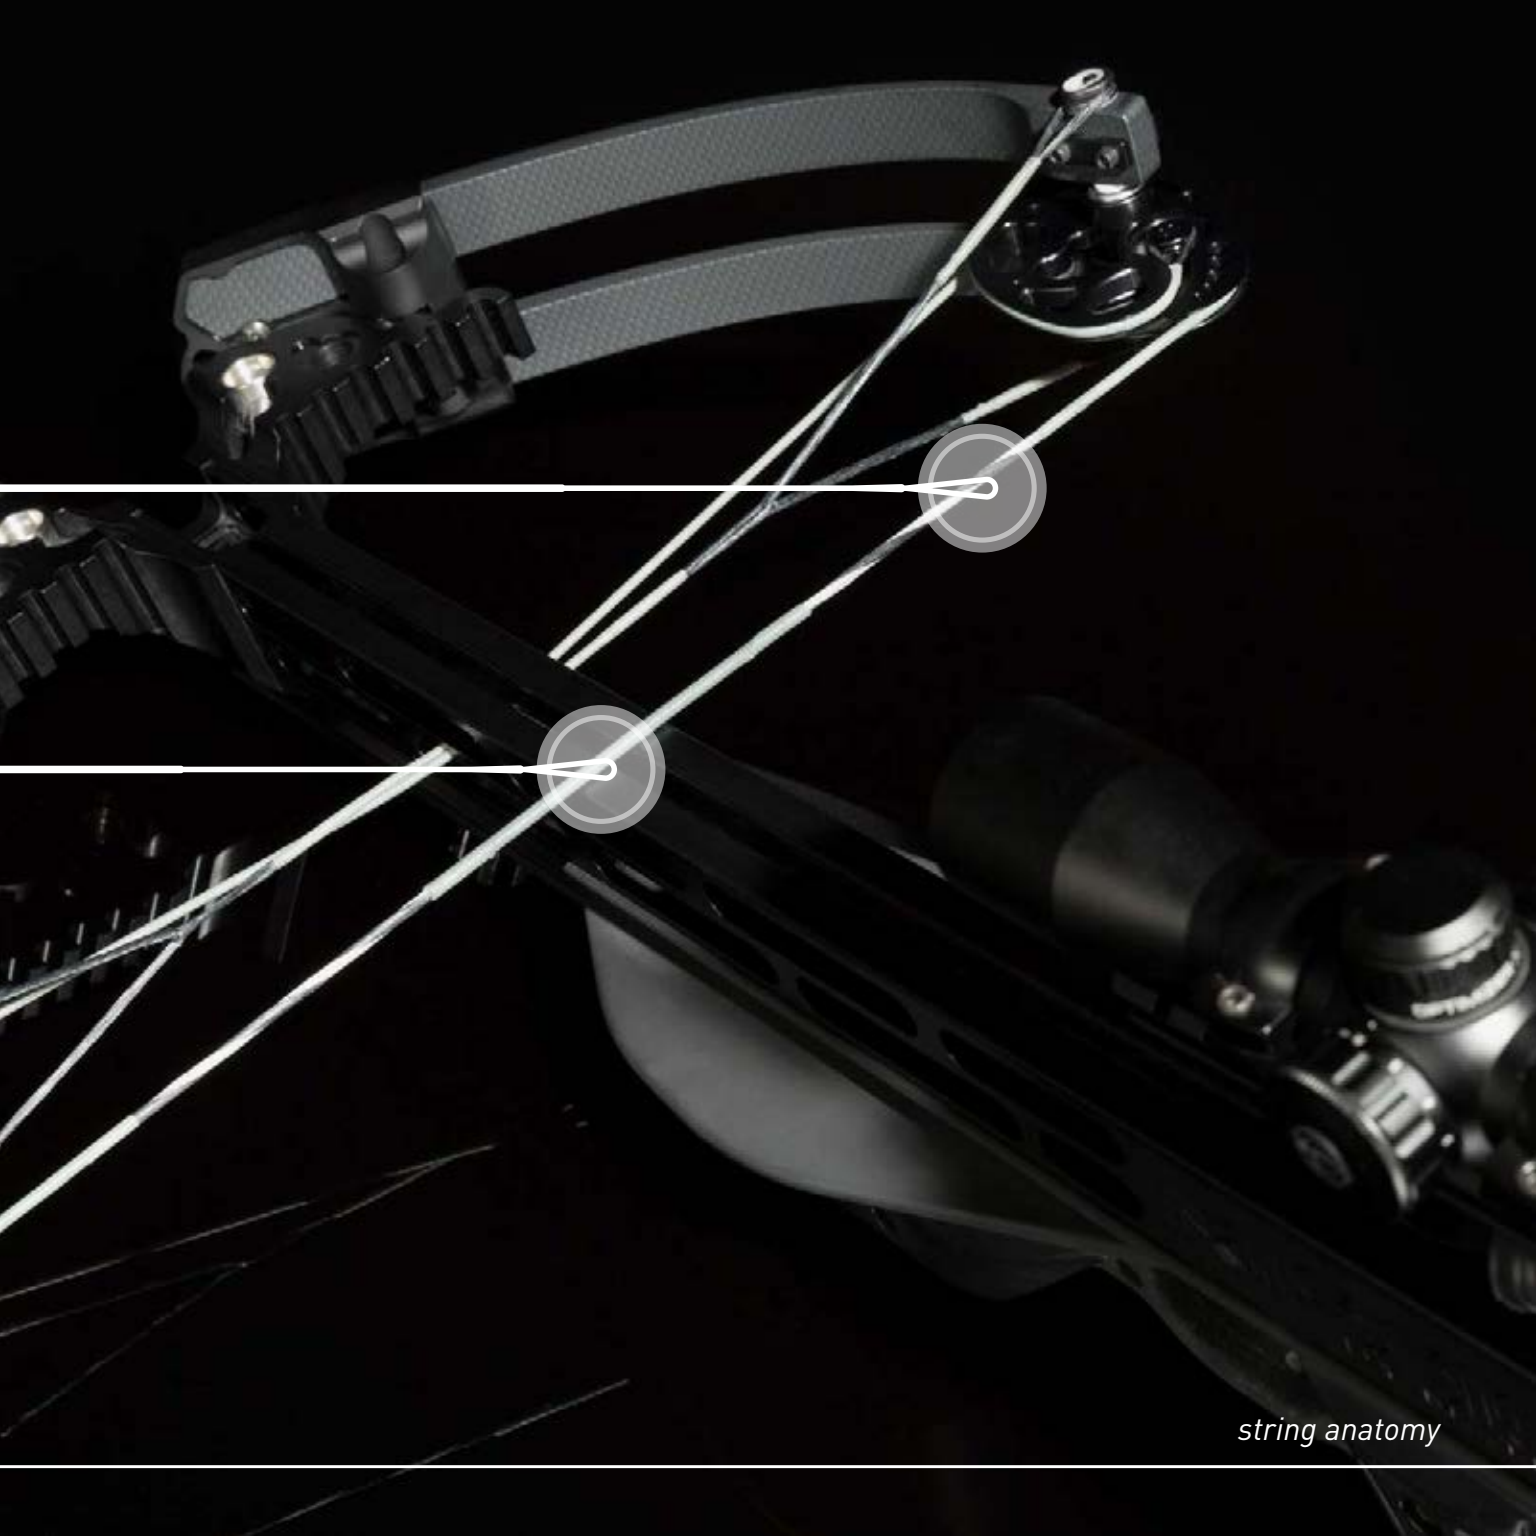

string anatomy