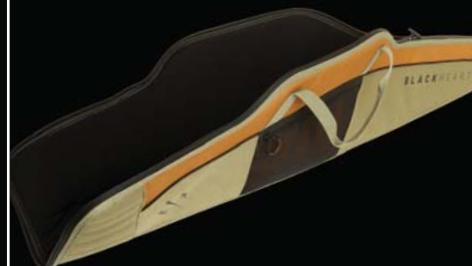

### Cardiac™ Turkey Shotgun Case

Accommodates Shotguns Equipped with Pistol Grip & Optic

3 Exterior Pockets

Padded Hook & Loop Grab Handle

Fits Most Shotguns up to 47"

#1601445

### Cardiac™ 48" Scoped Rifle Case

Zippered Side Accessory Pocket

Protective Tricot Lining

Stitch-Padded Styling

Durable #10 Nylon Coil Zipper

#1601018

### Cardiac™ 54" Shotgun Case

Zippered Side Accessory Pocket

Protective Tricot Lining

Stitch-Padded Styling

Durable #10 Nylon Coil Zipper

#1601019